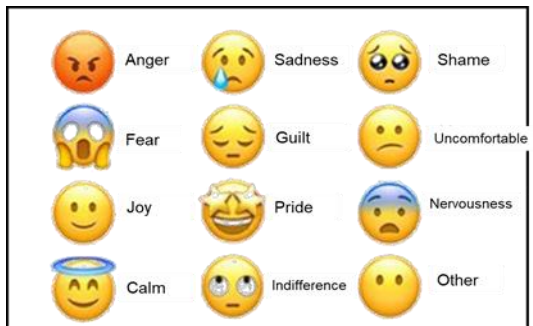

For each photo in the PowerPoint presentation, circle the emoji that best corresponds to the emotion you felt.

Photo no. 1

Photo no. 2

Photo no. 3

Photo no. 4

Photo no. 5

Photo no. 6

Photo no. 7